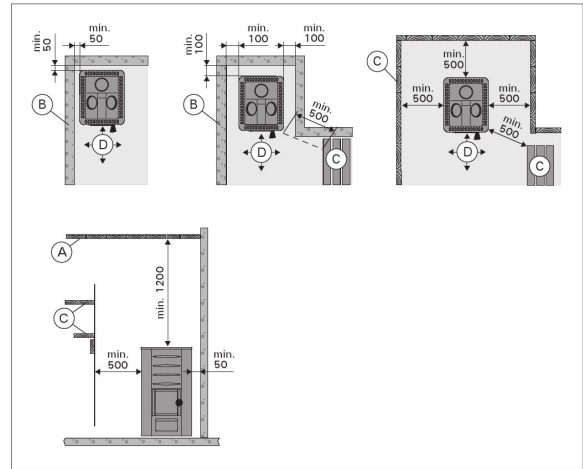

Technical images

1.2. Stove Parts

- A. Upper connection opening
- B. Rear connection opening
- C. Soot opening
- D. Stove door
- E. Ash box