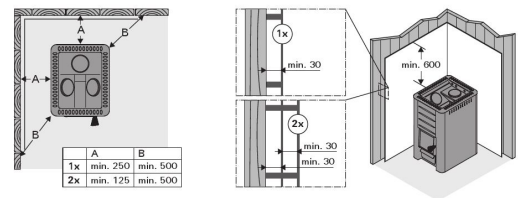

Technical images

1.2. Stove Parts

- A. Upper connection opening
- B. Rear connection opening
- C. Soot opening
- D. Stove door
- E. Ash box