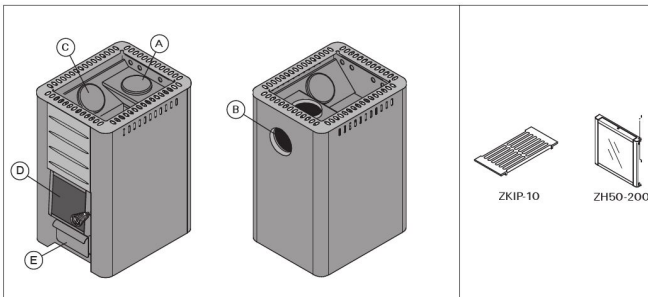

Technical images

1.2. Stove Parts

- A. Upper connection opening
- B. Rear connection opening
- C. Soot opening
- D. Stove door
- E. Ash box

Stove parts