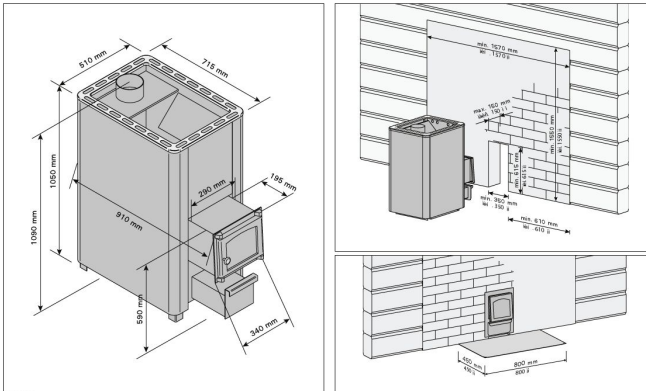

Technical images

50 SL

1322207