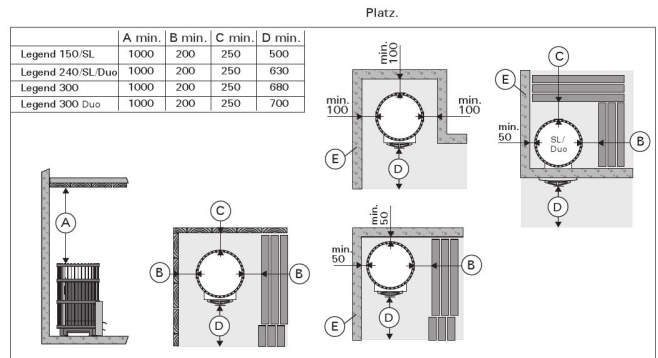

### Features

Main material : Steel

H x W x D : 740.0 x 530.0 x 530.0 mm

Net weight (kg) : 61.5

Stone amount (kg) : 120.0

ID	GTIN	Power	Sauna room size min - max m3
WK150LD	6417659012416	16 kW	6.0-13.0

## Technical details

Technical data	Type / attribute	WK150LD
	Color	Black
	Power output	16 kW
	Stone sizes	Ø10–15 cm
	Stone amount (kg)	120
Dimensions	Product width	530
	Product height	740
	Product depth (mm)	530
	Net weight (kg)	61.5
	Gross weight	64.2
	Package width	540
	Package height	765
	Package depth	550
Connections	Flue connection locations	Back, Top
	Chimney connection diameter	115
Safety and installation dimensions	Safety distance front (non-combustible materials)	500
	Safety distance front (combustible materials)	500
	Safety distance right side (combustible materials)	200
	Safety distance right side non-combustible materials	100
	Safety distance left side (combustible materials)	200
	Safety distance left side non-combustible materials	100
	Safety distance behind (non-combustible materials)	100

## Technical details

Technical data	Type / attribute	WK150LD
	Safety distance behind (combustible materials)	250
	Safety distance (Ceiling)	1000
	Room min. height(depends on connections and therefore from output, star/delta)	1750
	Installation opening height	1750
	Installation opening width	930
	Installation opening depth	1280

Technical images

Harvia protective sheaths (all dimensions in millimeters)

Safety distances (all dimensions in millimeters)

1.1. Stove Parts

- A. Steel frame
- B. Stove body
- C. Rear connection opening
- D. Upper connection opening
- E. Soot opening
- F. Stove door
- G. Ash box
- H. Flange (only Legend 240 Duo/300 Duo)
- I. Fire chamber extension